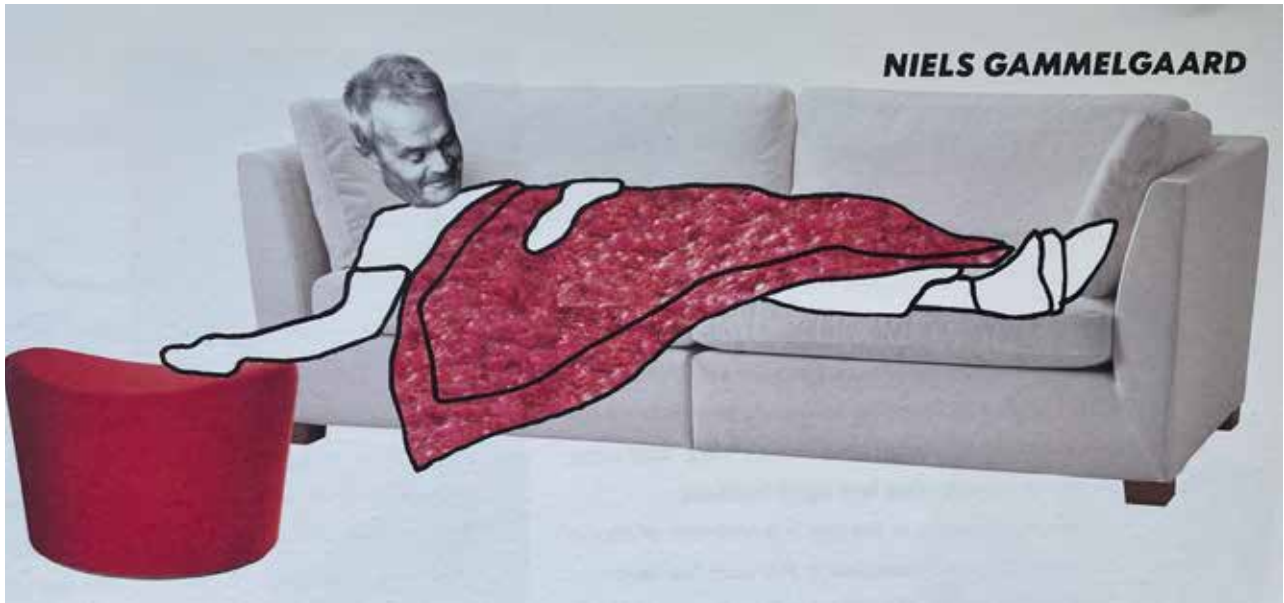

# SUPER ROOMY!

€990

Best price recommended by  
IKEA of Sweden

IKEA STOCKHOLM  
3-seat sofa  
ELEGANT leather 190x90

GREAT FOR GETTING THE FAMILY TOGETHER!

copyright: Niels Gammelgaard Design ApS

maj 2022

tryk: Christensen Grafisk