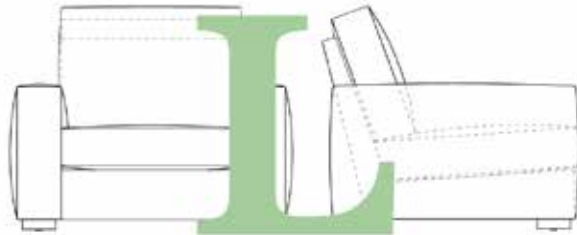

"LOT" dining / coference

"JOB" coffee table

"SEM" coffee table

foto : SILLE china

LING sofa collection

"LING" 3 seater

"MOOSE" lounge

"MOOSE" 2-seat sofa

SHELLY lounge

SHELLY 2 seater

OMEGA lounge

"FLAMINCO" 3 seater wih chaiselong

foto: SILLE china

"SMALL" rooms, "SMALL" sofas and chairs and correct sitting

"MEDIUM" sized sofas and chairs with good proportions and nice sitting

"LARGE" rooms, "LARGE" sofas and chairs, "LARGE" proportions and lounge sitting

"SMALL" 3 seater

"LARGE" lounge / heighback 2 seater

"SMALL" / "MEDIUM" / "LARGE" variations

"RETRO" 3 seater

"SMALL" retro lounge