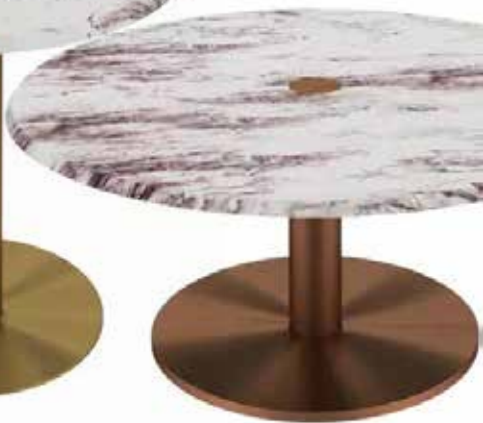

"YEA" 3 seater home

"YEA" raw in the modelshop

"CUPOLA" dining / conference

"CUPOLA" serie

"HOLY" marble

"ELI" dining / conference

"LEA" coffee tables

"NOA" coffee tables

"LOT" dining / coference

"JOB" coffee table

"SEM" coffee table

foto : SILLE china

LING sofa collection

"LING" 3 seater

"MOOSE" lounge

"MOOSE" 2-seat sofa