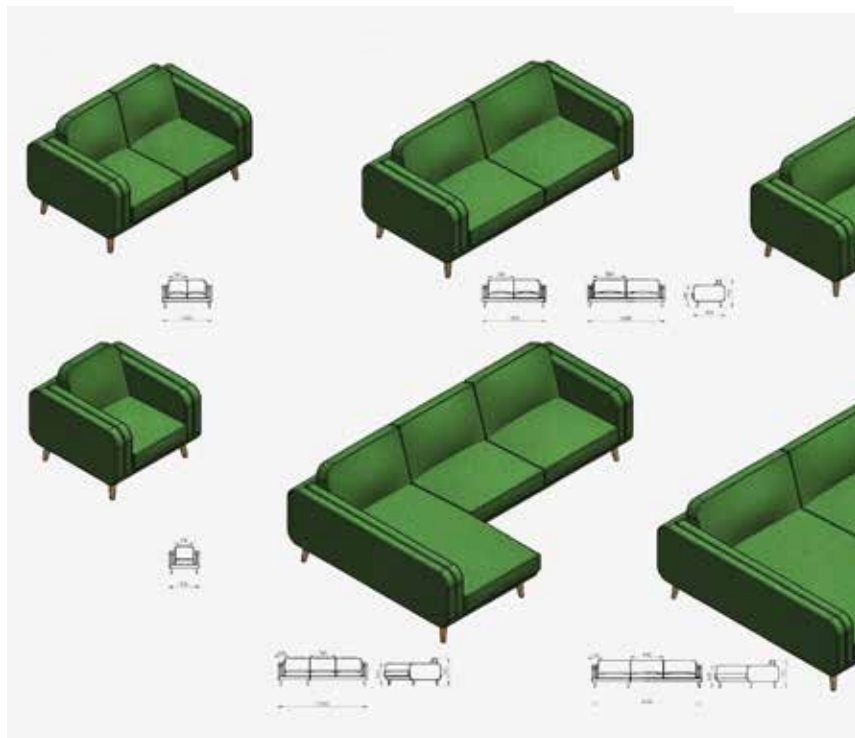

"LOT" dining / coference

"JOB" coffee table

"SEM" coffee table

foto : SILLE china

LING sofa collection

"LING" 3 seater

"MOOSE" lounge

"MOOSE" 2-seat sofa

SHELLY lounge

SHELLY 2 seater

OMEGA lounge

"FLAMINCO" 3 seater wih chaiselong

foto: SILLE china

"SMALL" rooms, "SMALL" sofas and chairs and correct sitting

"MEDIUM" sized sofas and chairs with good proportions and nice sitting

"LARGE" rooms, "LARGE" sofas and chairs, "LARGE" proportions and lounge sitting

"SMALL" 3 seater

"LARGE" lounge / heighback 2 seater

"SMALL" / "MEDIUM" / "LARGE" variations

"RETRO" 3 seater

"SMALL" retro lounge