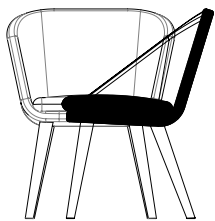

"JENSEN" lounge

FACEBOOK office Singapore

"JENSEN" lounge

"LIV" 3 seater

EMBRACE 3 - seat sofa / lounge

EMBRACE lounge

WELCOME lounge / 3 pers sofa

WELCOME lounge

bar chair

dinning/conference chair

contract sofa

lounge / home sofa

YEA serie

YEA dining

YEA home

"YEA"/"LIV" cinema alibaba

"YEA" 3 seater home

"YEA" raw in the modelshop

"CUPOLA" dining / conference

"CUPOLA" serie

"HOLY" marble

"ELI" dining / conference

"LEA" coffee tables

"NOA" coffee tables

"LOT" dining / coference

"JOB" coffee table

"SEM" coffee table

foto : SILLE china

LING sofa collection

"LING" 3 seater

"MOOSE" lounge

"MOOSE" 2-seat sofa