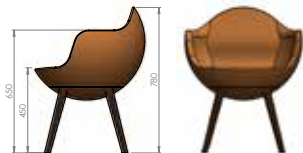

"JENSEN" lounge

FACEBOOK office Singapore

"JENSEN" lounge

"LIV" 3 seater

EMBRACE 3 - seat sofa / lounge

EMBRACE lounge

WELCOME lounge / 3 pers sofa

WELCOME lounge

bar chair

dinning/conference chair

contract sofa

lounge / home sofa

YEA serie

YEA dining

YEA home

"YEA"/"LIV" cinema alibaba

"YEA" 3 seater home

"YEA" raw in the modelshop

"CUPOLA" dining / conference

"CUPOLA" serie

"HOLY" marble

"ELI" dining / conference

"LEA" coffee tables

"NOA" coffee tables

"LOT" dining / coference

"JOB" coffee table

"SEM" coffee table

foto : SILLE china

LING sofa collection

"LING" 3 seater

"MOOSE" lounge

"MOOSE" 2-seat sofa