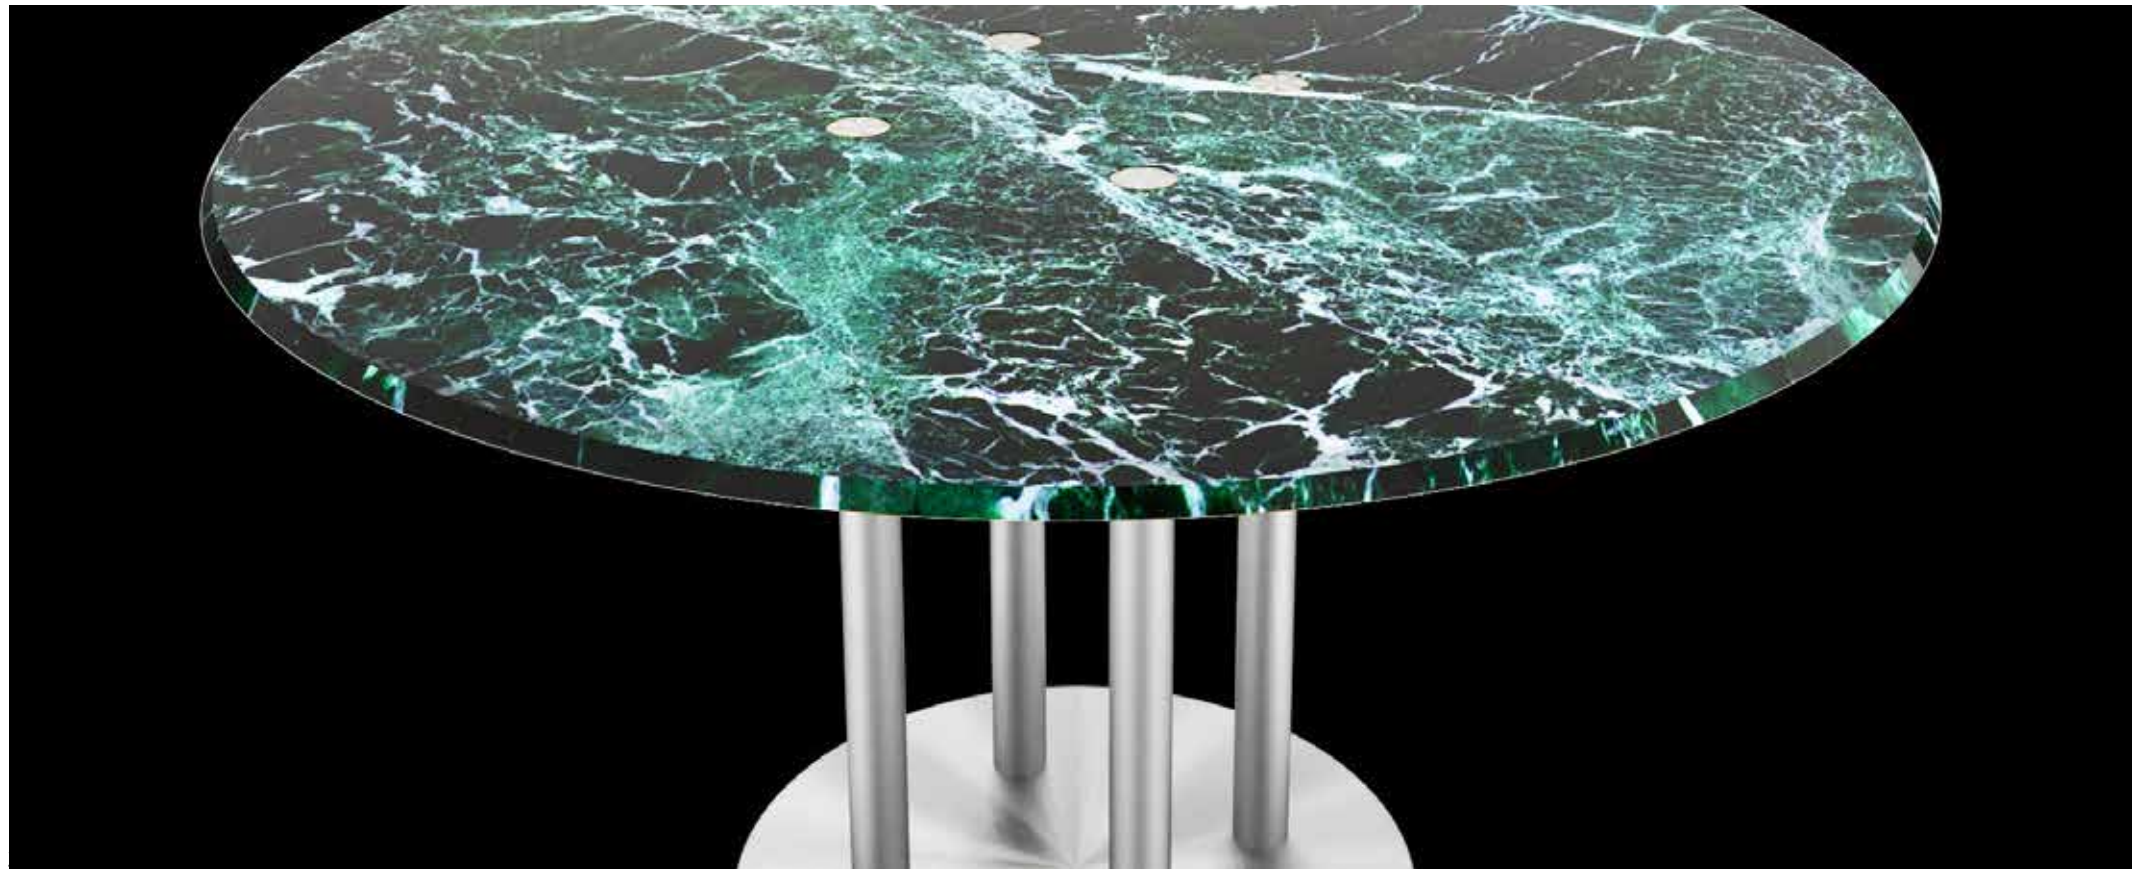

"LOT" dining / coference

"JOB" coffee table

"SEM" coffee table

foto : SILLE china

LING sofa collection

"LING" 3 seater

"MOOSE" lounge

"MOOSE" 2-seat sofa