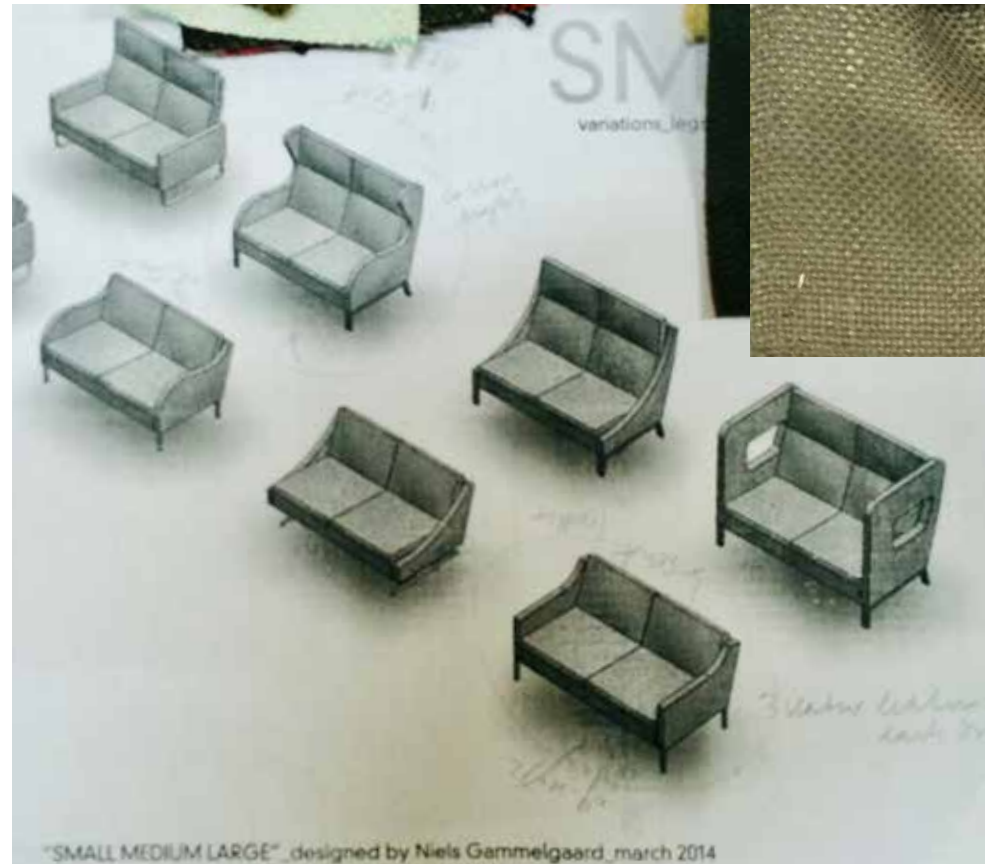

"LOT" dining / coference

"JOB" coffee table

"SEM" coffee table

foto : SILLE china

LING sofa collection

"LING" 3 seater

"MOOSE" lounge

"MOOSE" 2-seat sofa

SHELLY lounge

SHELLY 2 seater

OMEGA lounge

"FLAMINCO" 3 seater wih chaiselong

foto: SILLE china

"SMALL" rooms, "SMALL" sofas and chairs and correct sitting

"MEDIUM" sized sofas and chairs with good proportions and nice sitting

"LARGE" rooms, "LARGE" sofas and chairs, "LARGE" proportions and lounge sitting

"SMALL" 3 seater

"LARGE" lounge / heighback 2 seater

"SMALL" / "MEDIUM" / "LARGE" variations

"RETRO" 3 seater

"SMALL" retro lounge